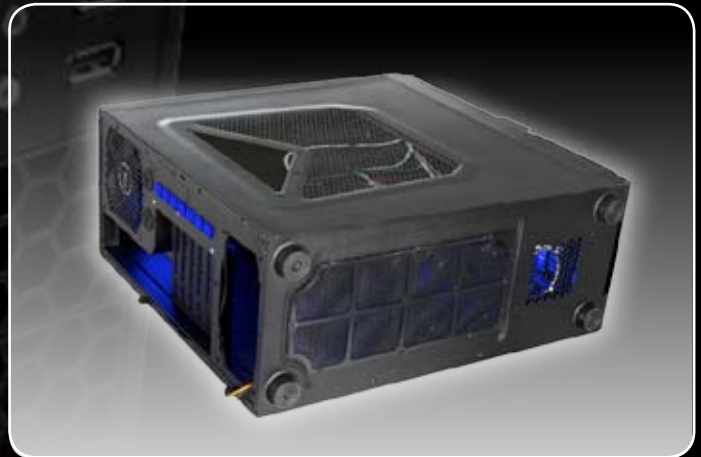

SENTEY.COM

COBRA PLUS- GS-6010 PLUS

This mid- tower case brings an innovating design with mesh front panel, manufactured with rolled steel, black interior and exterior, and the internal structure offers maximum performance and management. Adding to the versatility of the front port for connecting USB 3.0 full speed and Peripherals last generation with 2 coolers including achieve optimal internal temperature in the case.

SENTEY CASES EXTREME DIVISION

COBRA PLUS

SENTEY.COM

· Side panel with 180mm cooler with blue led

· Hidden Cable Management

· Front Panel: 3 x USB 2.0 & 1 x USB 3.0 +
HD audio and Microphone t

· Removable Dust Filter