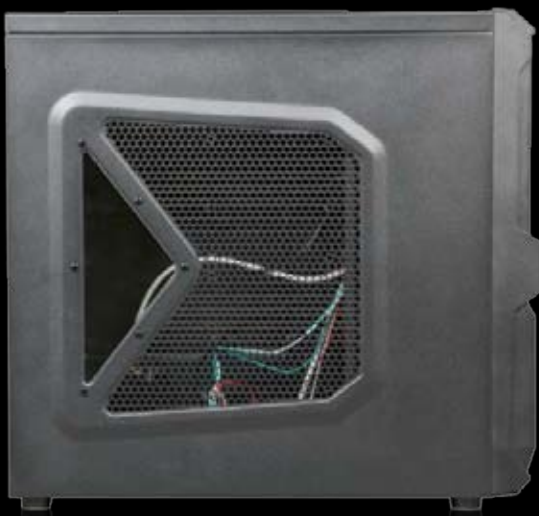

SENTEY CASES EXTREME DIVISION

COBRA PLUS

SENTEY.COM